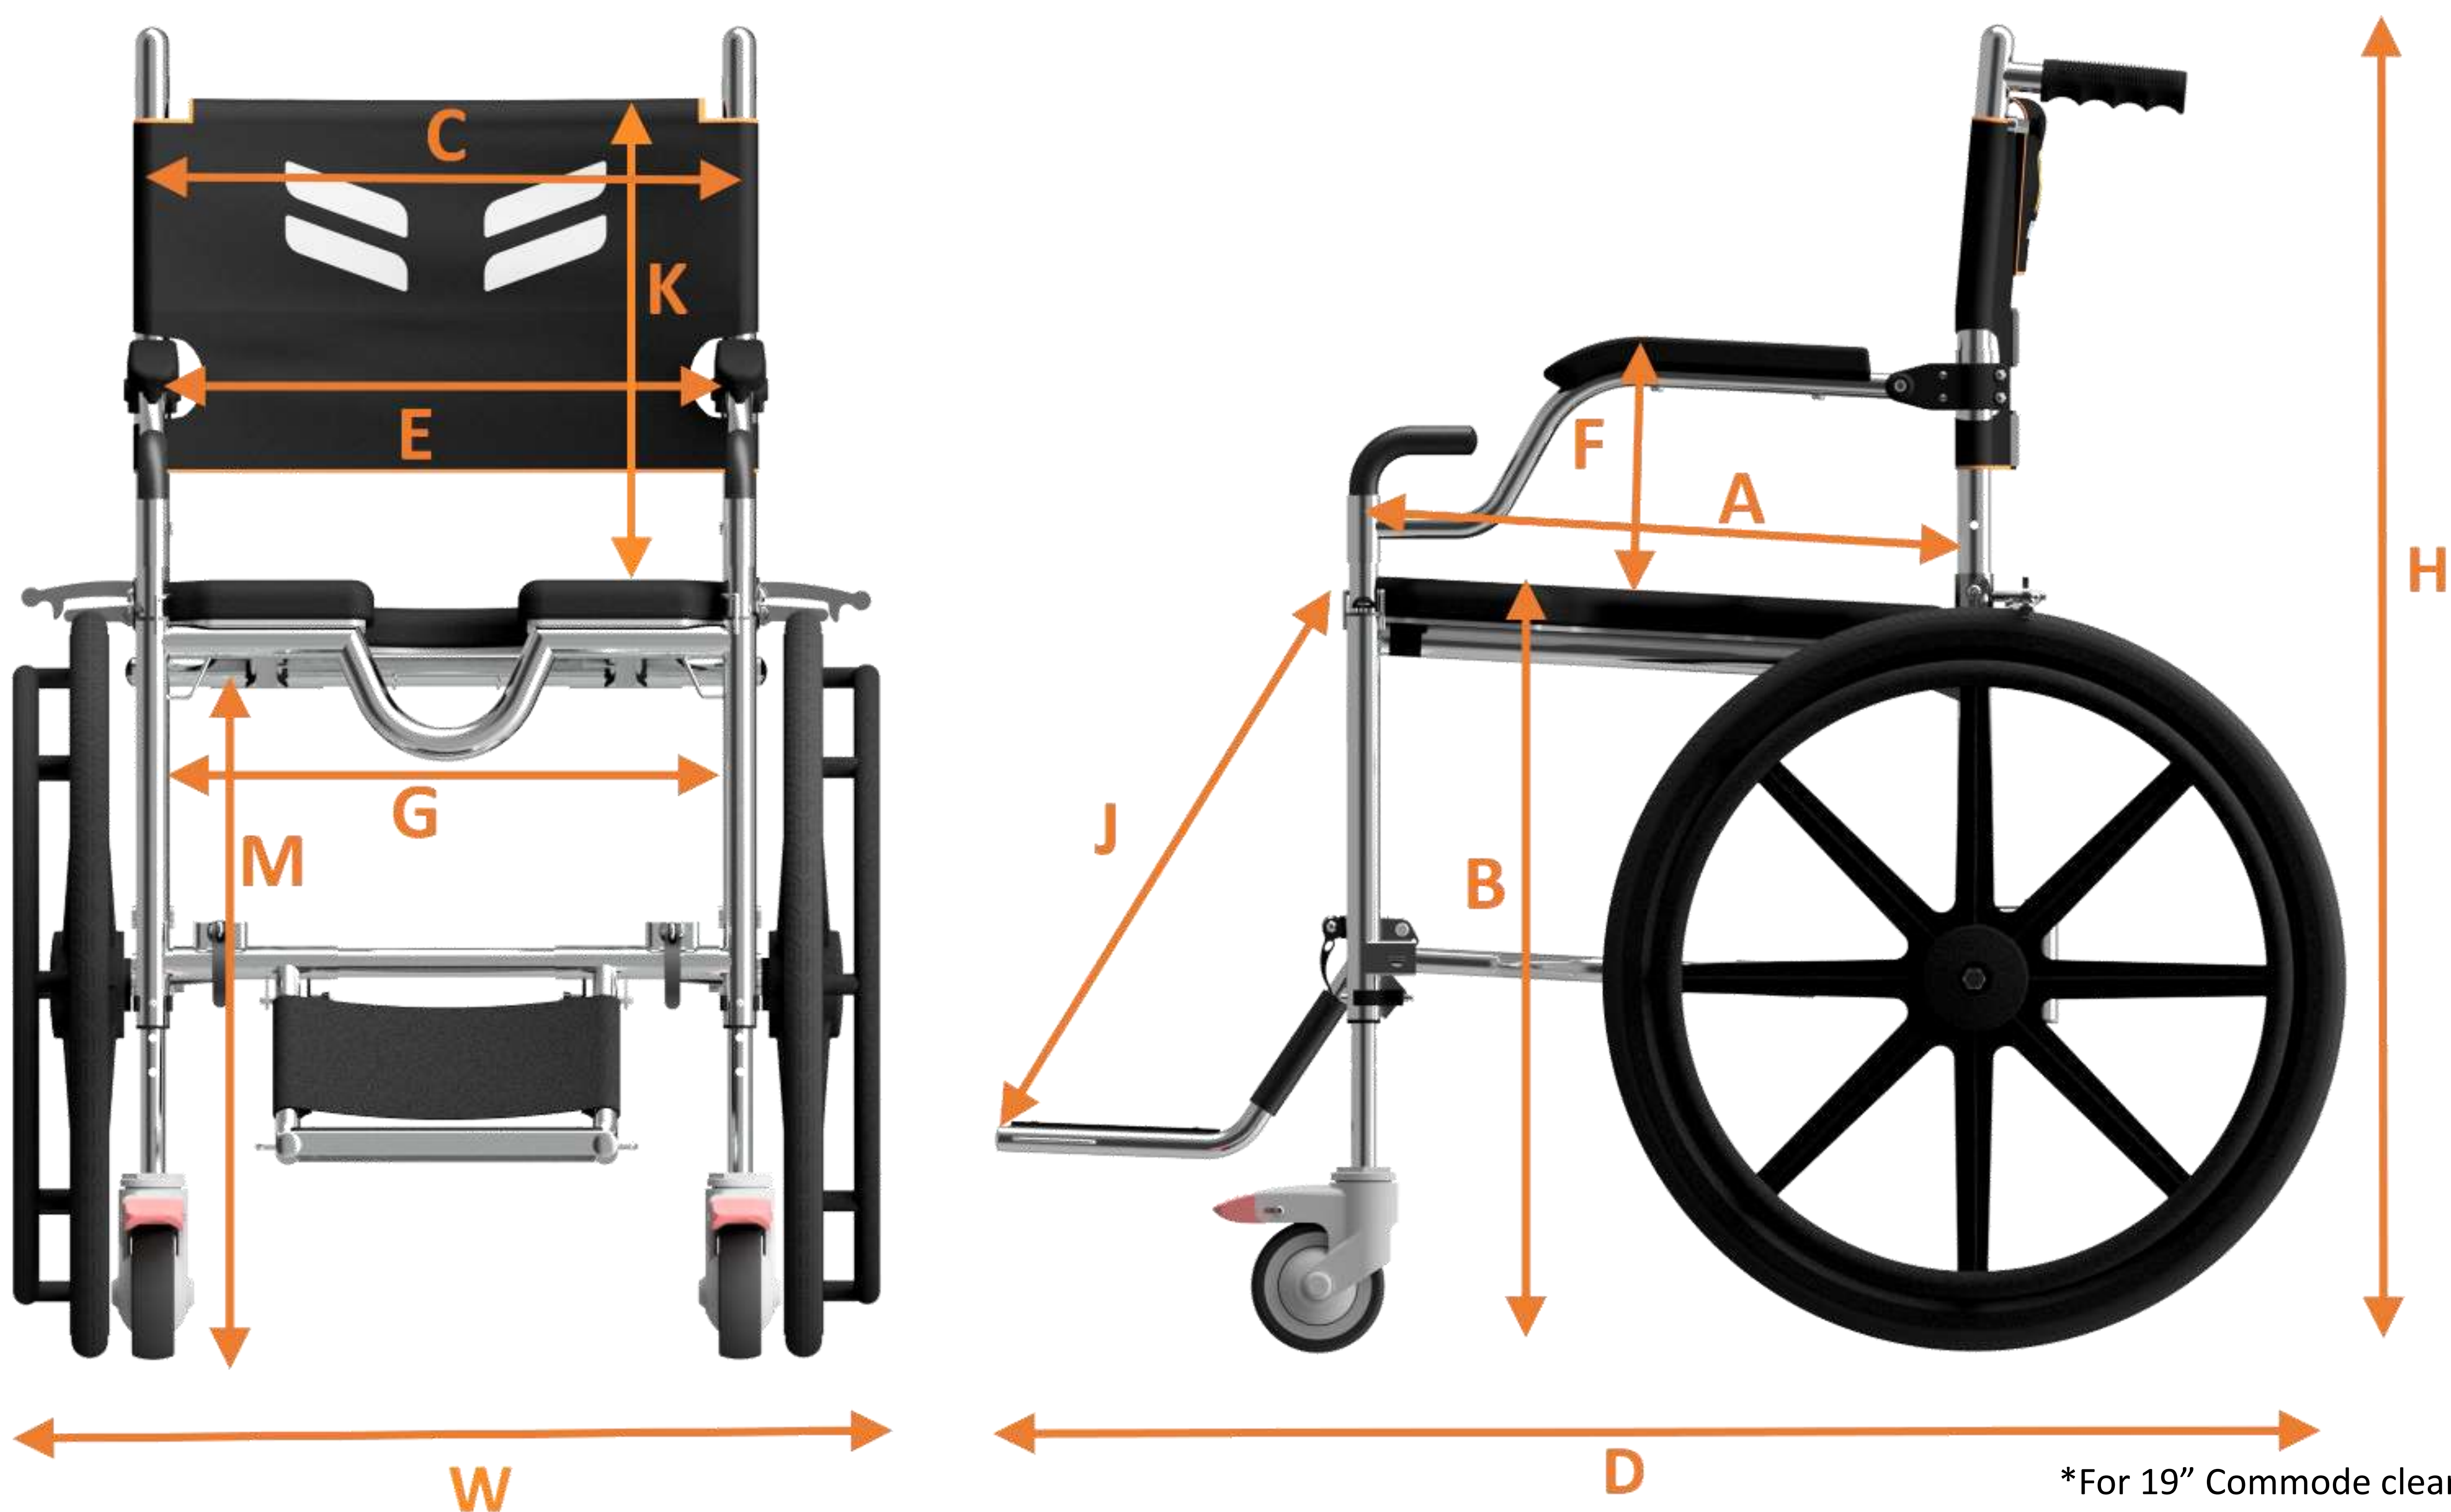

Frido

SPECIFICATIONS (Self-Propelled)

PARAMETERS	NOTATION	MODEL	
		FS168SN (NARROW)	FS168SW (WIDE)
Dimension	H* x W x D	39" x 26" x 40"	39" x 28" x 40"
Weight	-	19 Kg	19.5Kg
Weight Capacity	-	120 Kg	120 Kg
Seat Dimensions	-	18" x 18"	18" x 18"
Width Between Arms	E	15.5"	17.5"
Commode Clearance	M x G	(17", 19") x 16"	(17", 19") x 18"
Seat Depth	A	18"	18"
Foot Plate Distance	J	16.5", 18", 19.5"	16.5", 18", 19.5"
Seat to Arm Height	F	7.5"	7.5"
Seat Height	B	20" & 22"	20" & 22"
Back Dimensions	K x C	14" x 17"	14" x 19"

*For 19" Commode clearance